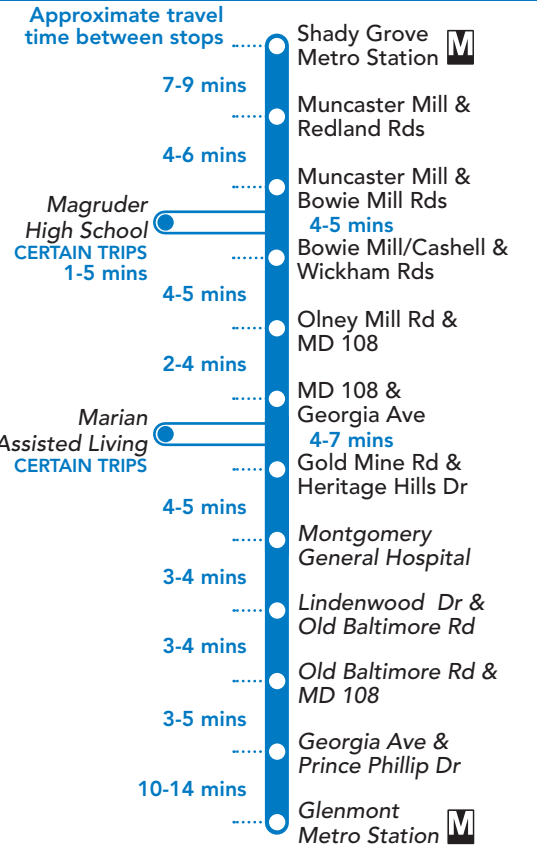

SERVICE DAYS
MONDAY - FRIDAY