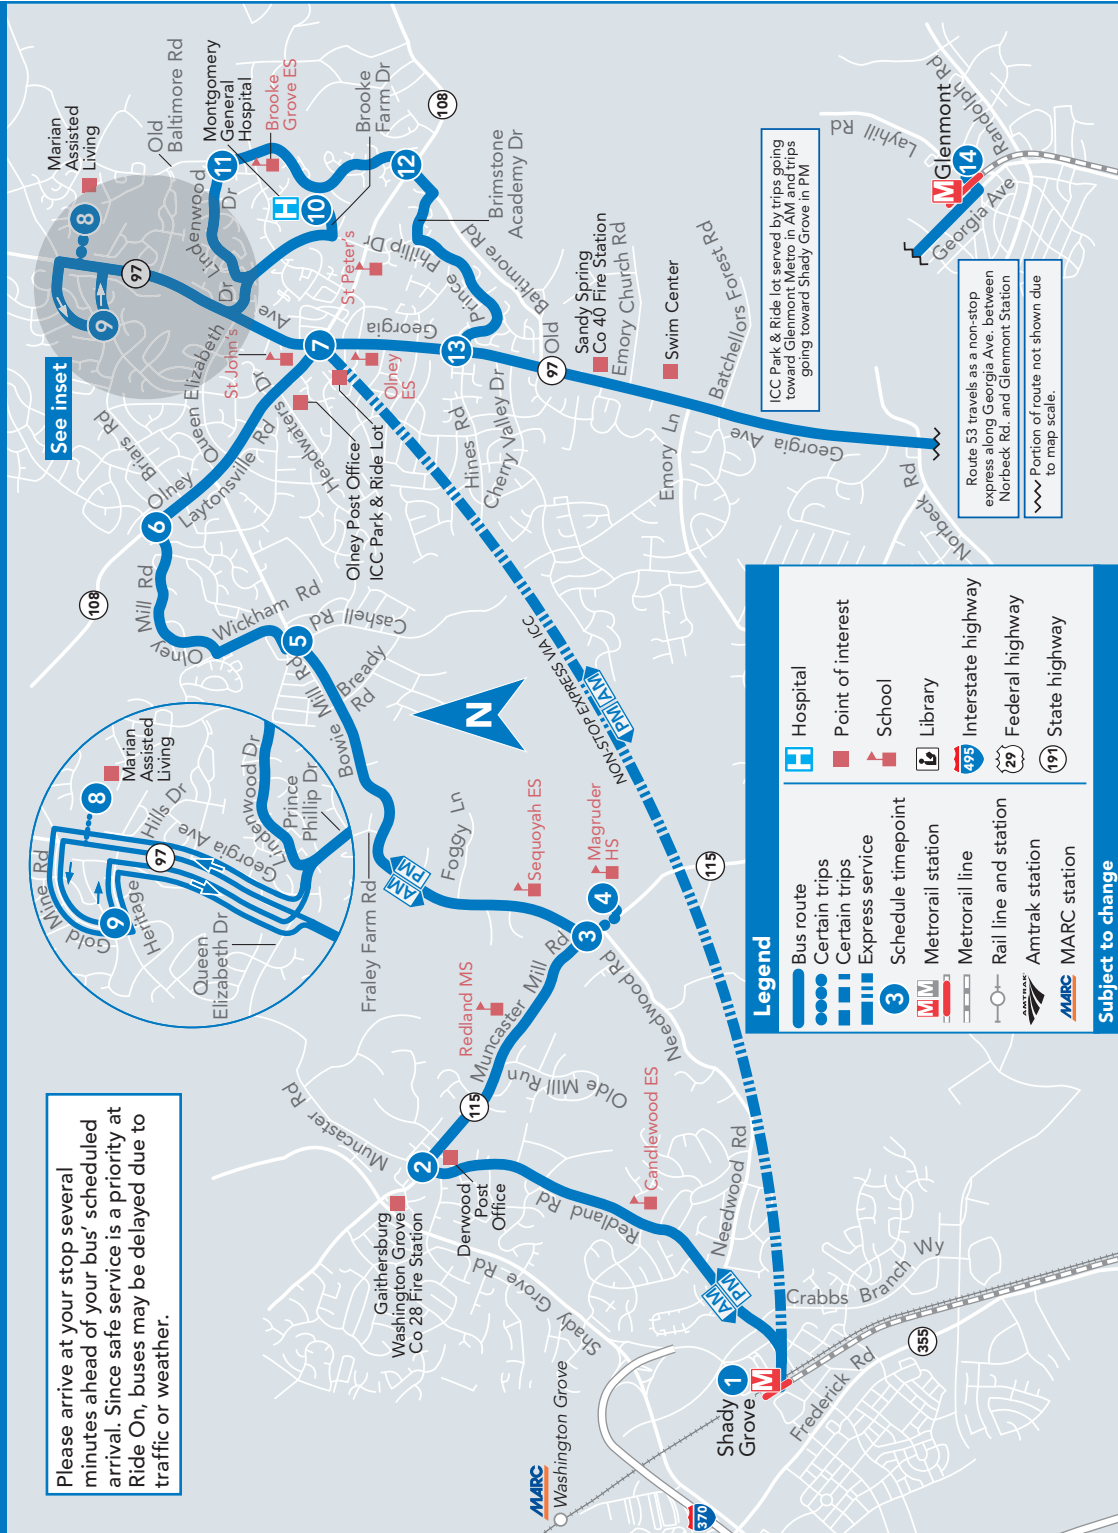

Please arrive at your stop several minutes ahead of your bus' scheduled arrival. Since safe service is a priority at Ride On, buses may be delayed due to traffic or weather.